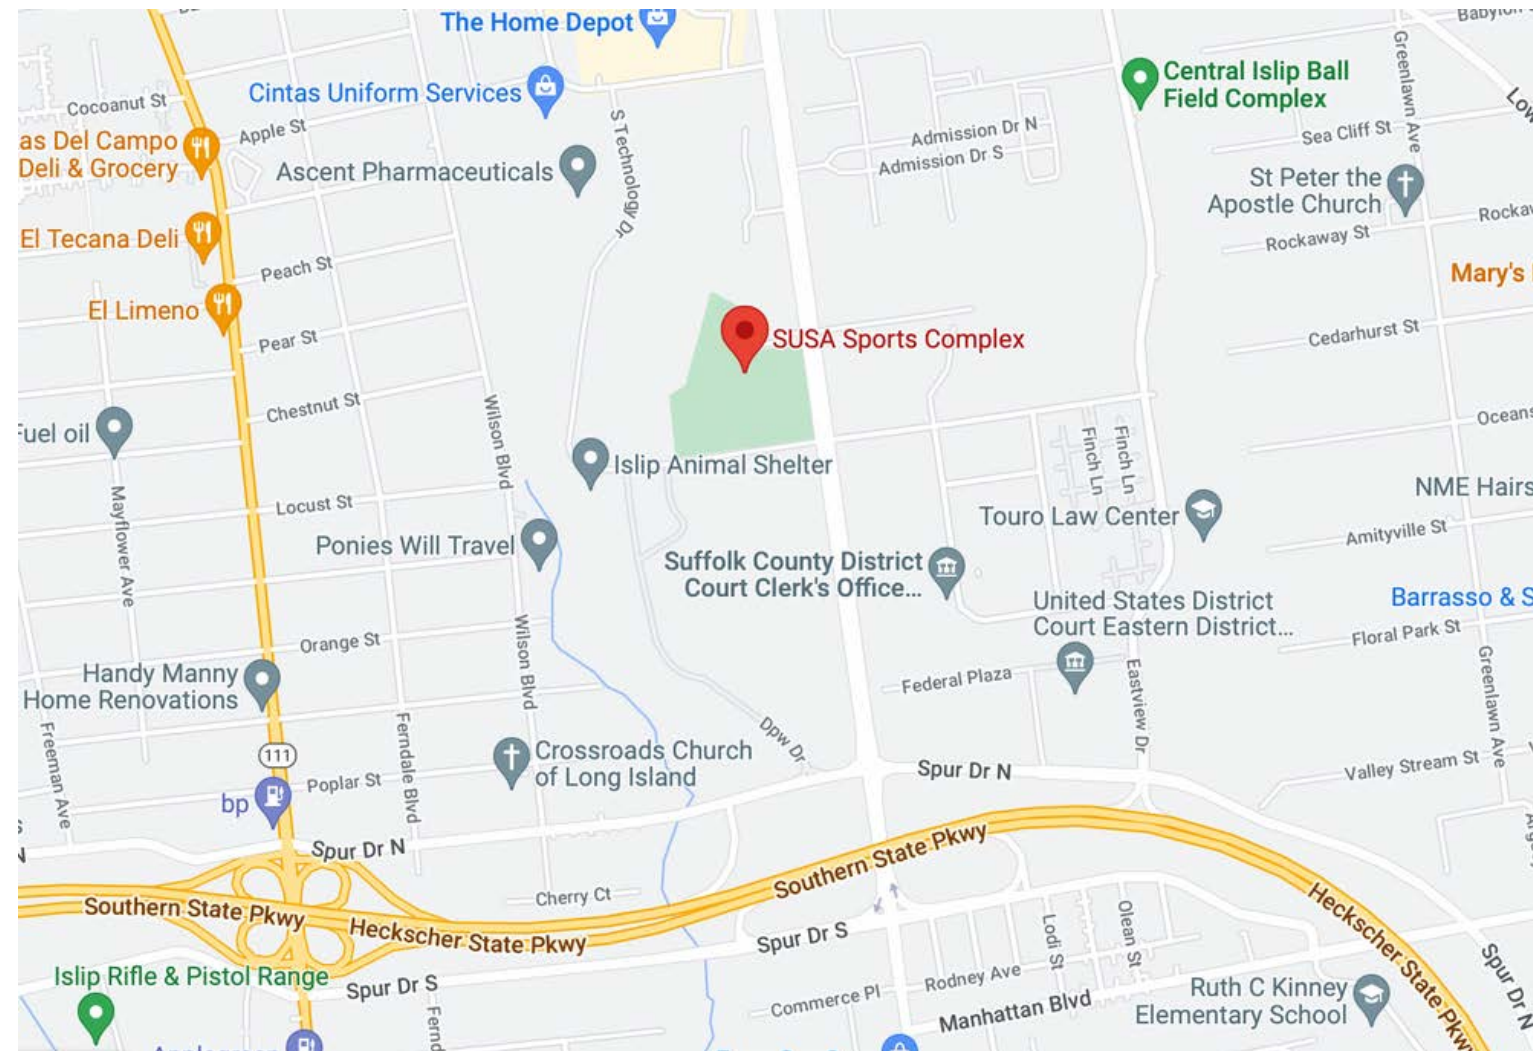

# The SUSA ORLIN & COHEN SPORTS COMPLEX

271 CARLETON AVE. CENTRAL ISLIP, NY 11722

ON-SITE AMMENITIES:

PARKING

RESTROOMS

CONCESSIONS

### RILEY FIBBERS

OFFICIAL POST GAME MEAL OF SUSACADEMY

148 Carleton Ave, East Islip, NY 11730

### THE PIZZERIA

591 Main St, Islip, NY 11751

7 - 11

121 Carleton Ave, Central Islip, 11722

### STARBUCKS

160 N Research Pl, Central Islip, 11722