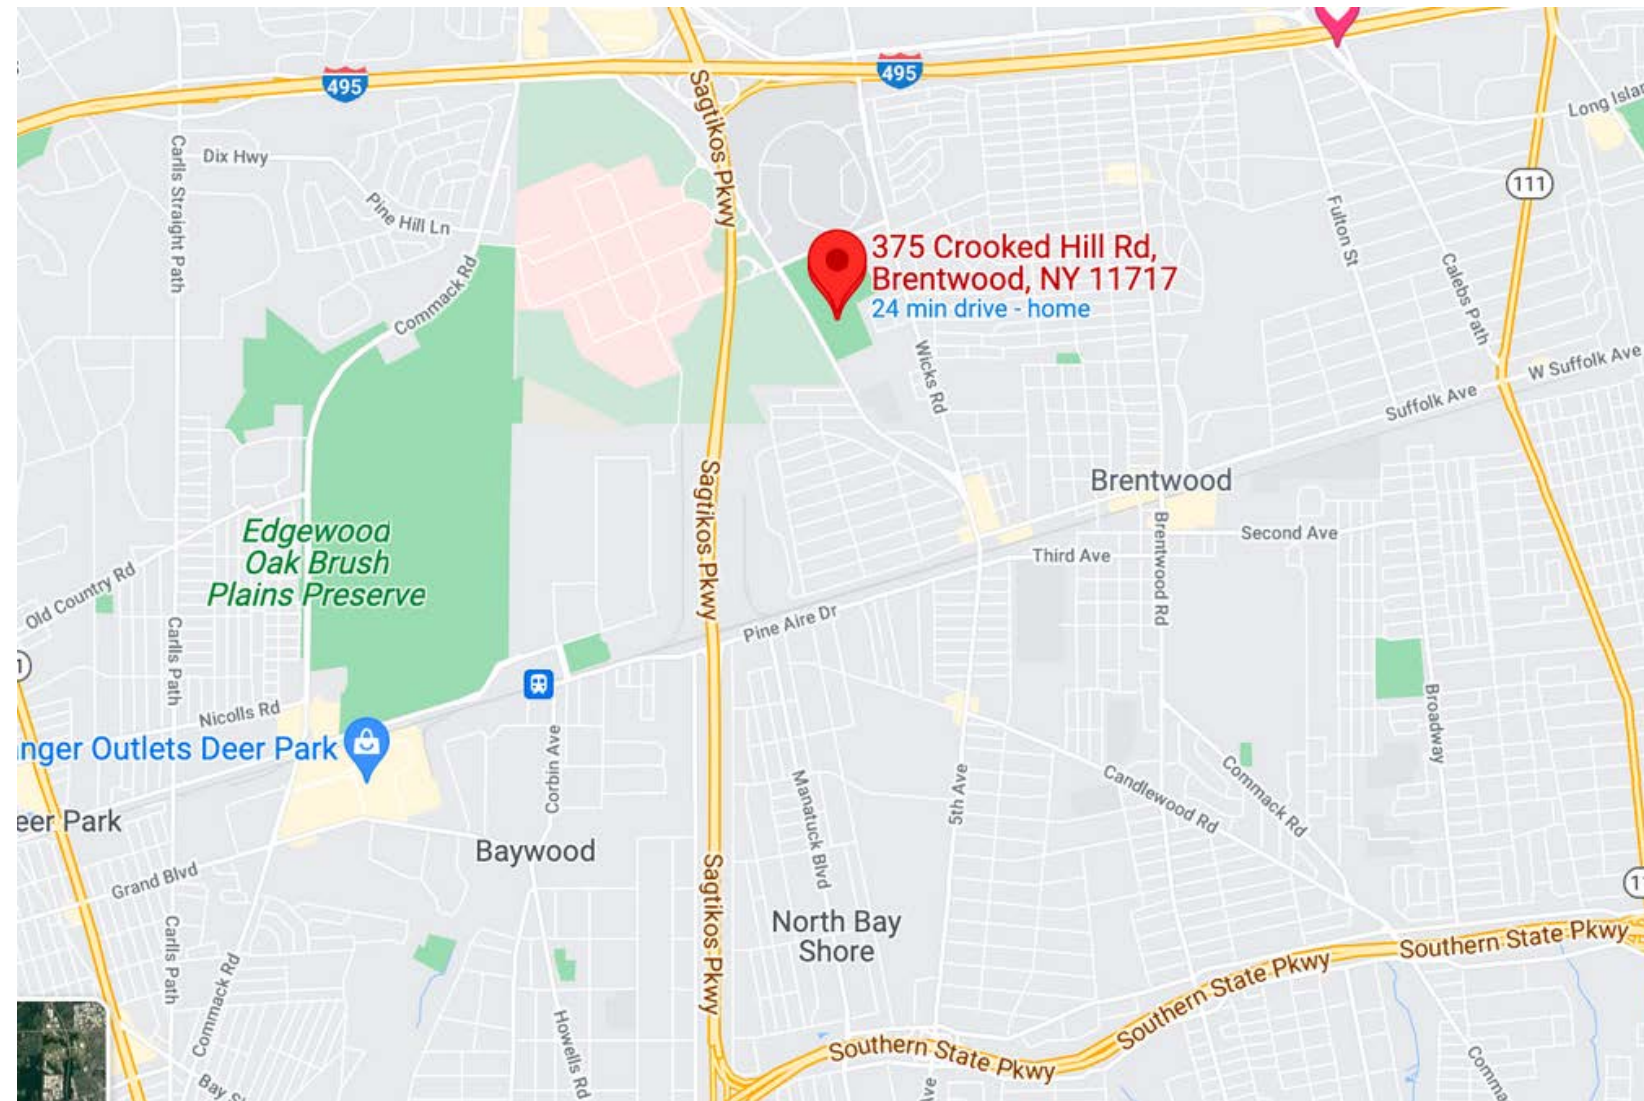

### THE PIZZERIA

591 Main St, Islip, NY 11751

7 - 11

121 Carleton Ave, Central Islip, 11722

### STARBUCKS

160 N Research Pl, Central Islip, 11722

# BRENTWOOD SOCCER FACILITY

375 CROOKED HILL ROAD, BRENTWOOD, NY 11717

ON SITE AMMENITIES:

PARKING

RESTROOMS

CONCESSIONS

### RILEY FIBBERS

OFFICIAL POST GAME MEAL OF SUSACADEMY

148 Carleton Ave, East Islip, NY 11730

7-11

125 Crooked Hill Road, Brentwood, 11717