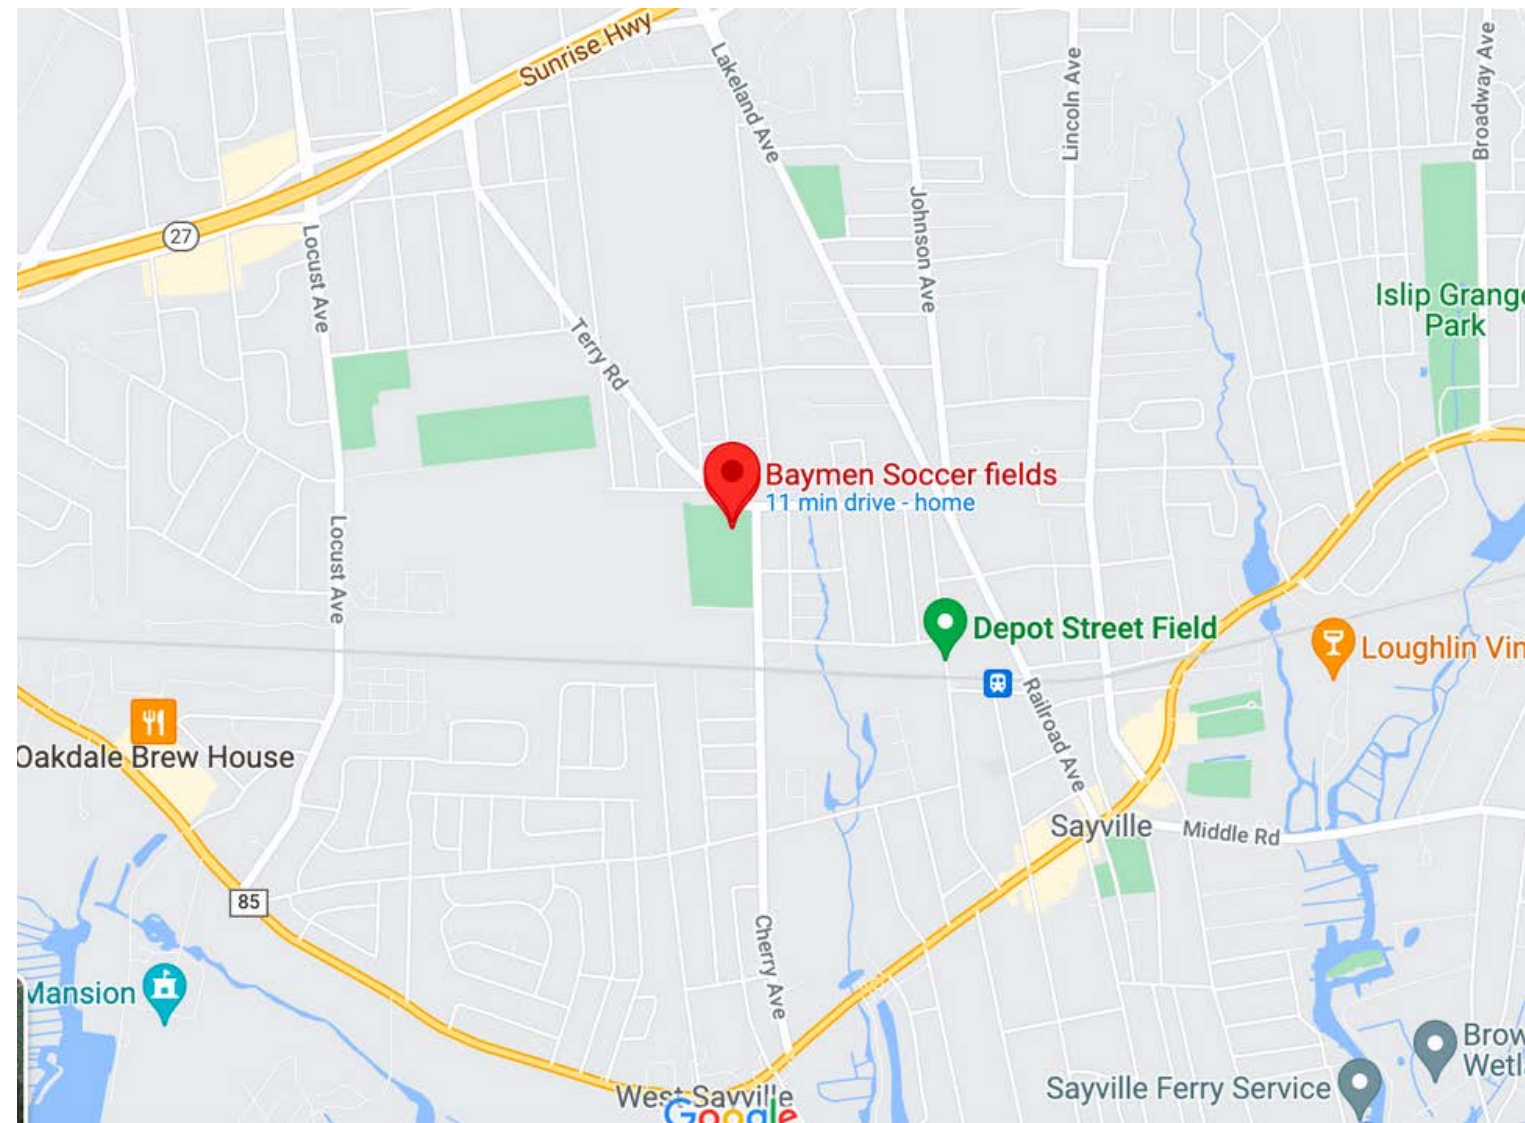

BAYMEN SOCCER COMPLEX

500 CHERRY AVE., WEST SAYVILLE, NY 11796

ON SITE AMMENTITIES:

PARKING

RESTROOMS

CONCESSIONS