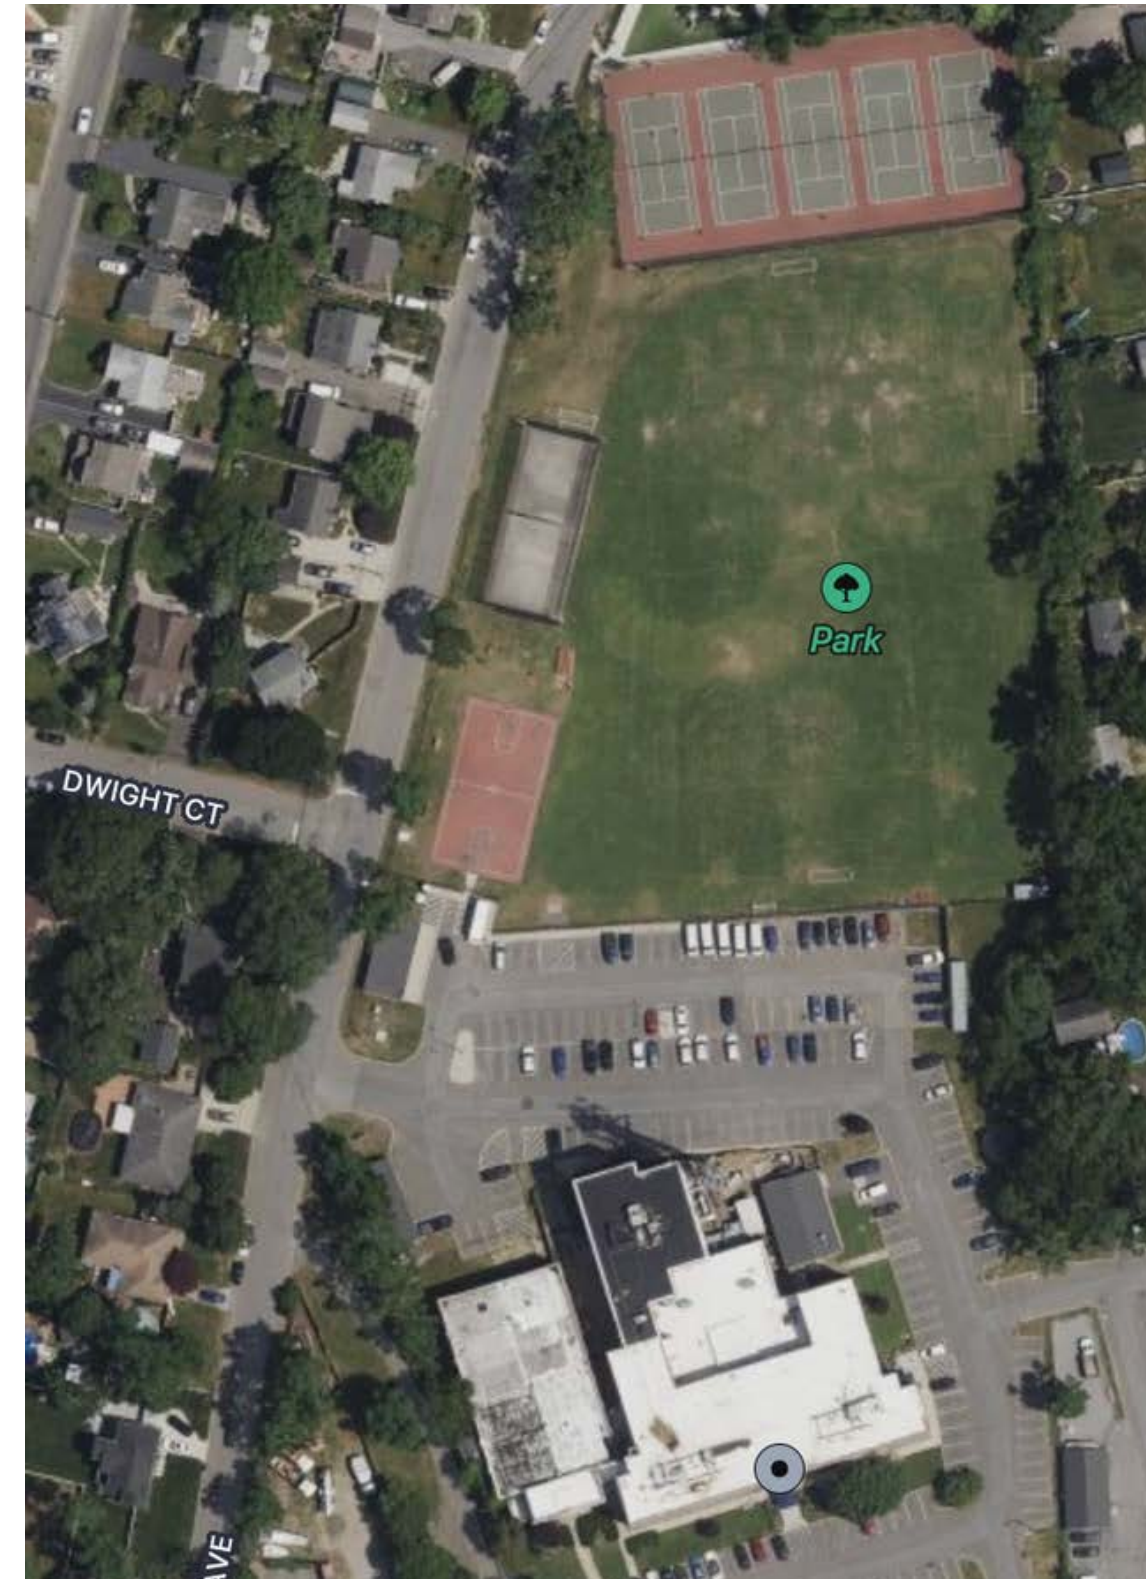

FIELD SURFACE: TURF