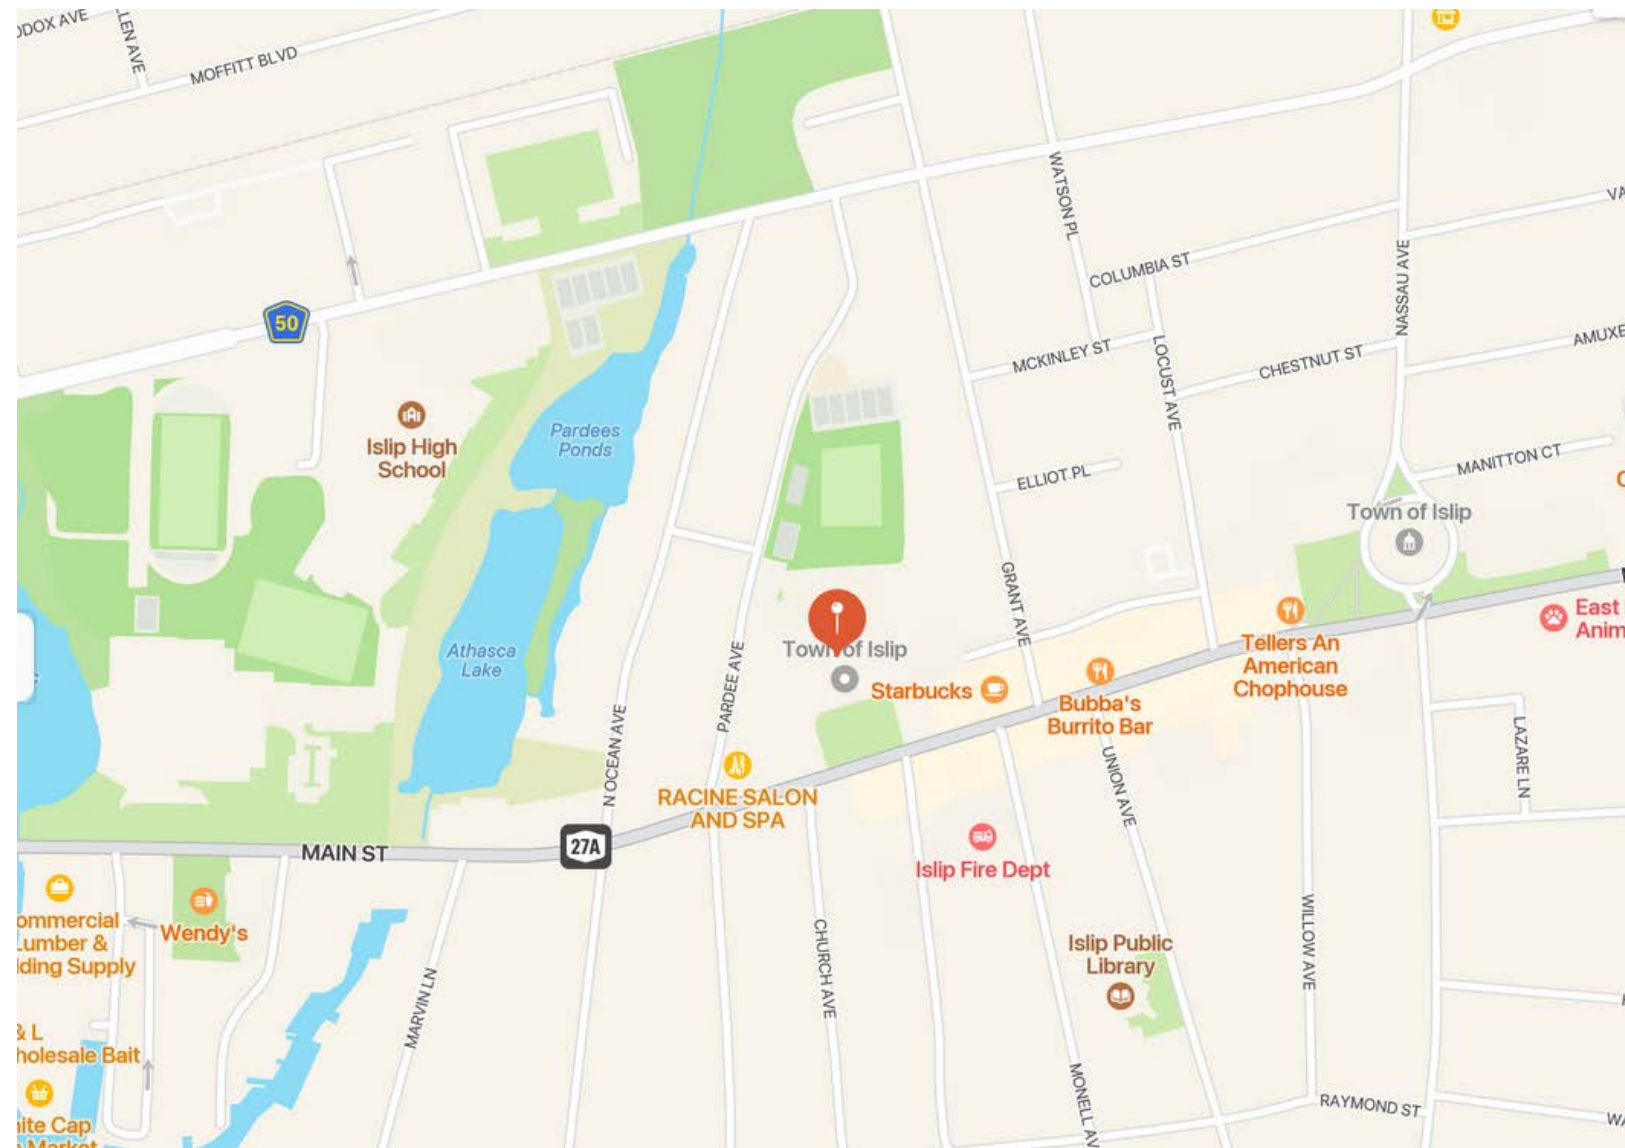

ISLIP TOWN HALL WEST

401 Main Street Islip, NY 11751

ON SITE AMMENITIES:

PARKING

RESTROOMS