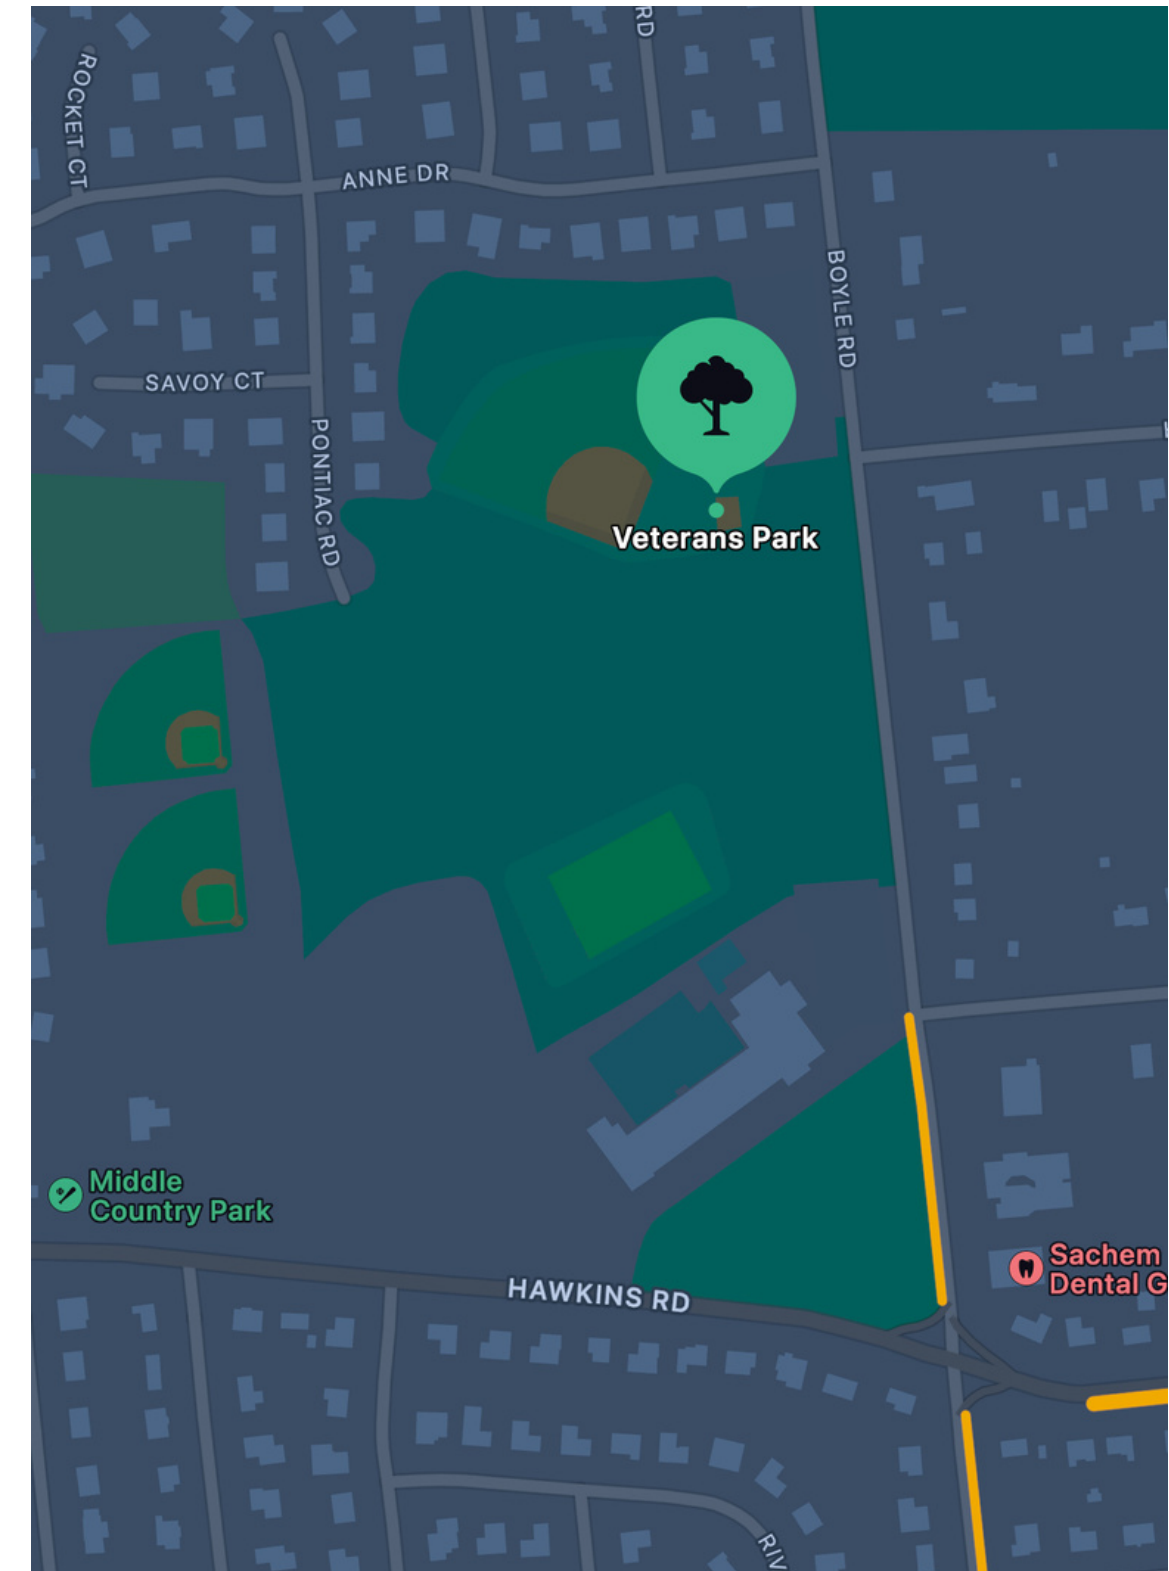

FIELD SURFACE: TURF