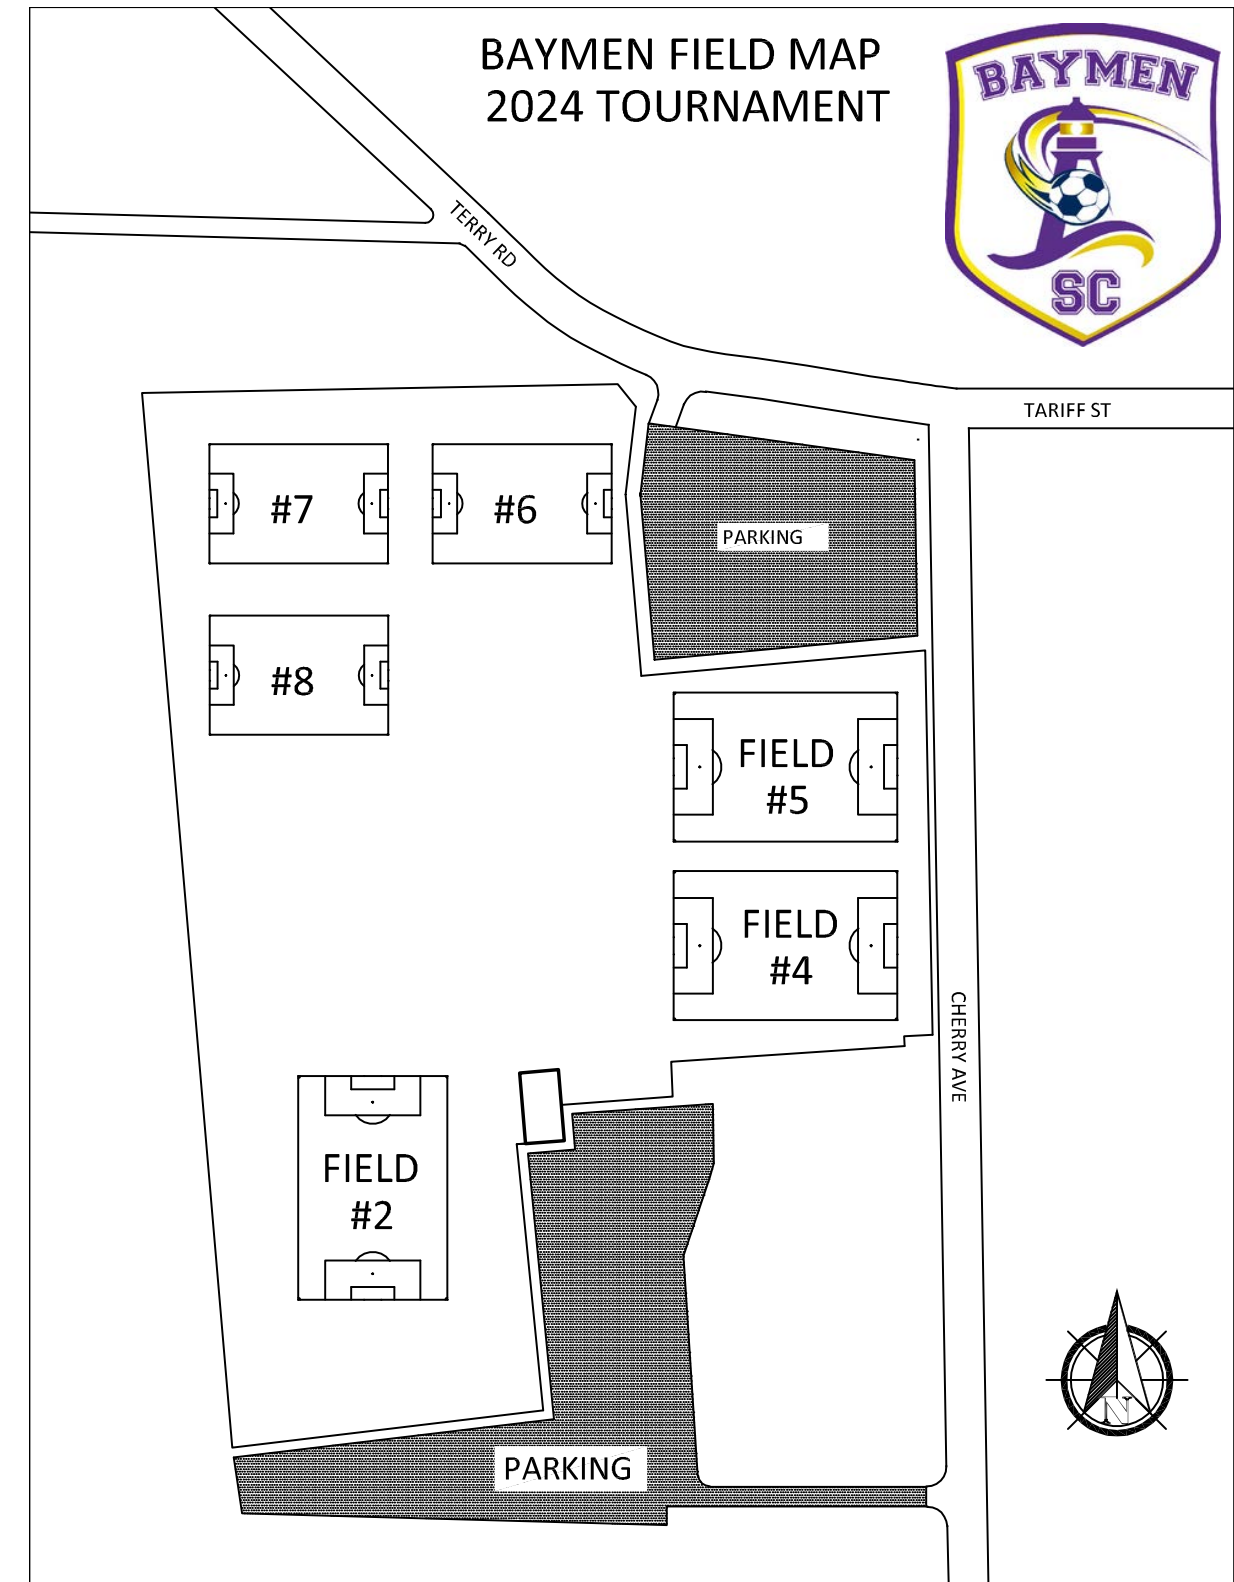

FIELD SURFACE: GRASS