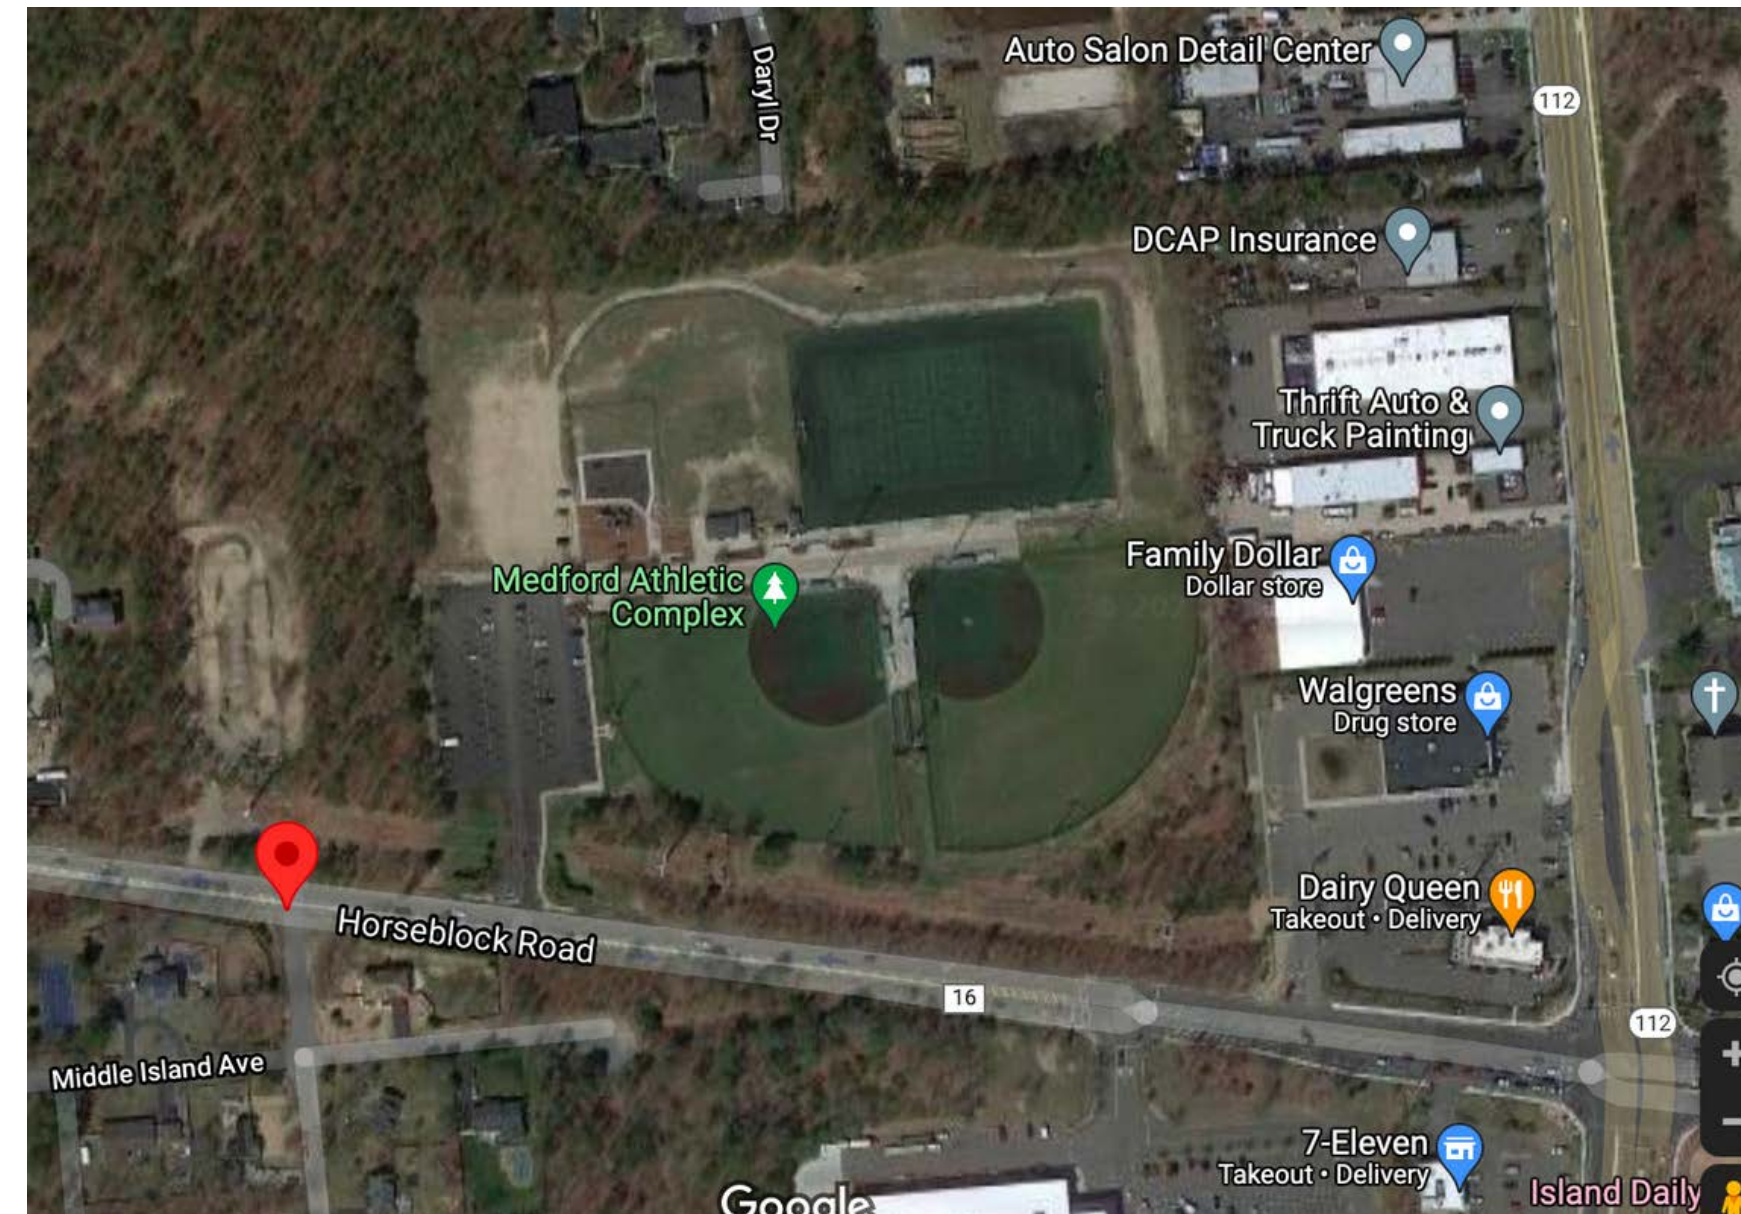

VETERANS PARK

MEDFORD

2200 HORSEBLOCK ROAD, FARMINGVILLE, NY 11763

ON SITE AMMENITIES:

PARKING

RESTROOMS

FIELD SURFACE: TURF

MEDFORD