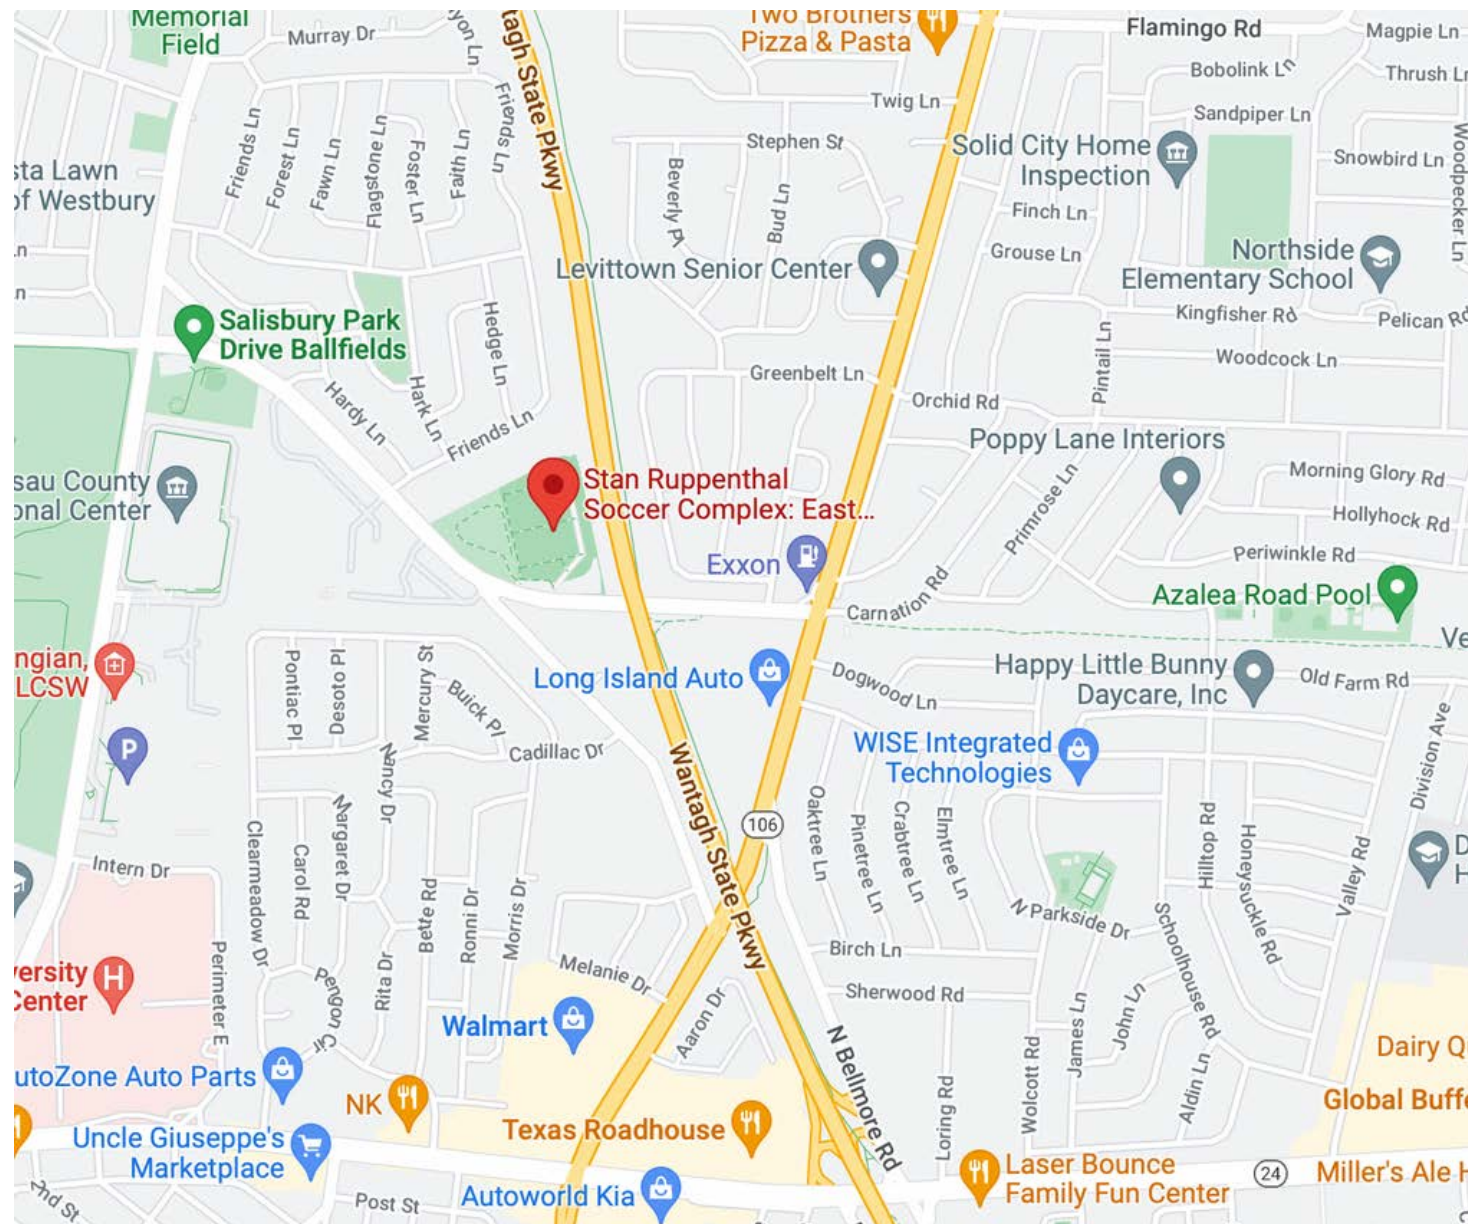

FIELD OF DREAMS

424 Salisbury Park Drive, East Meadow, NY 11554

ON SITE AMMENITIES:

PARKING

RESTROOMS