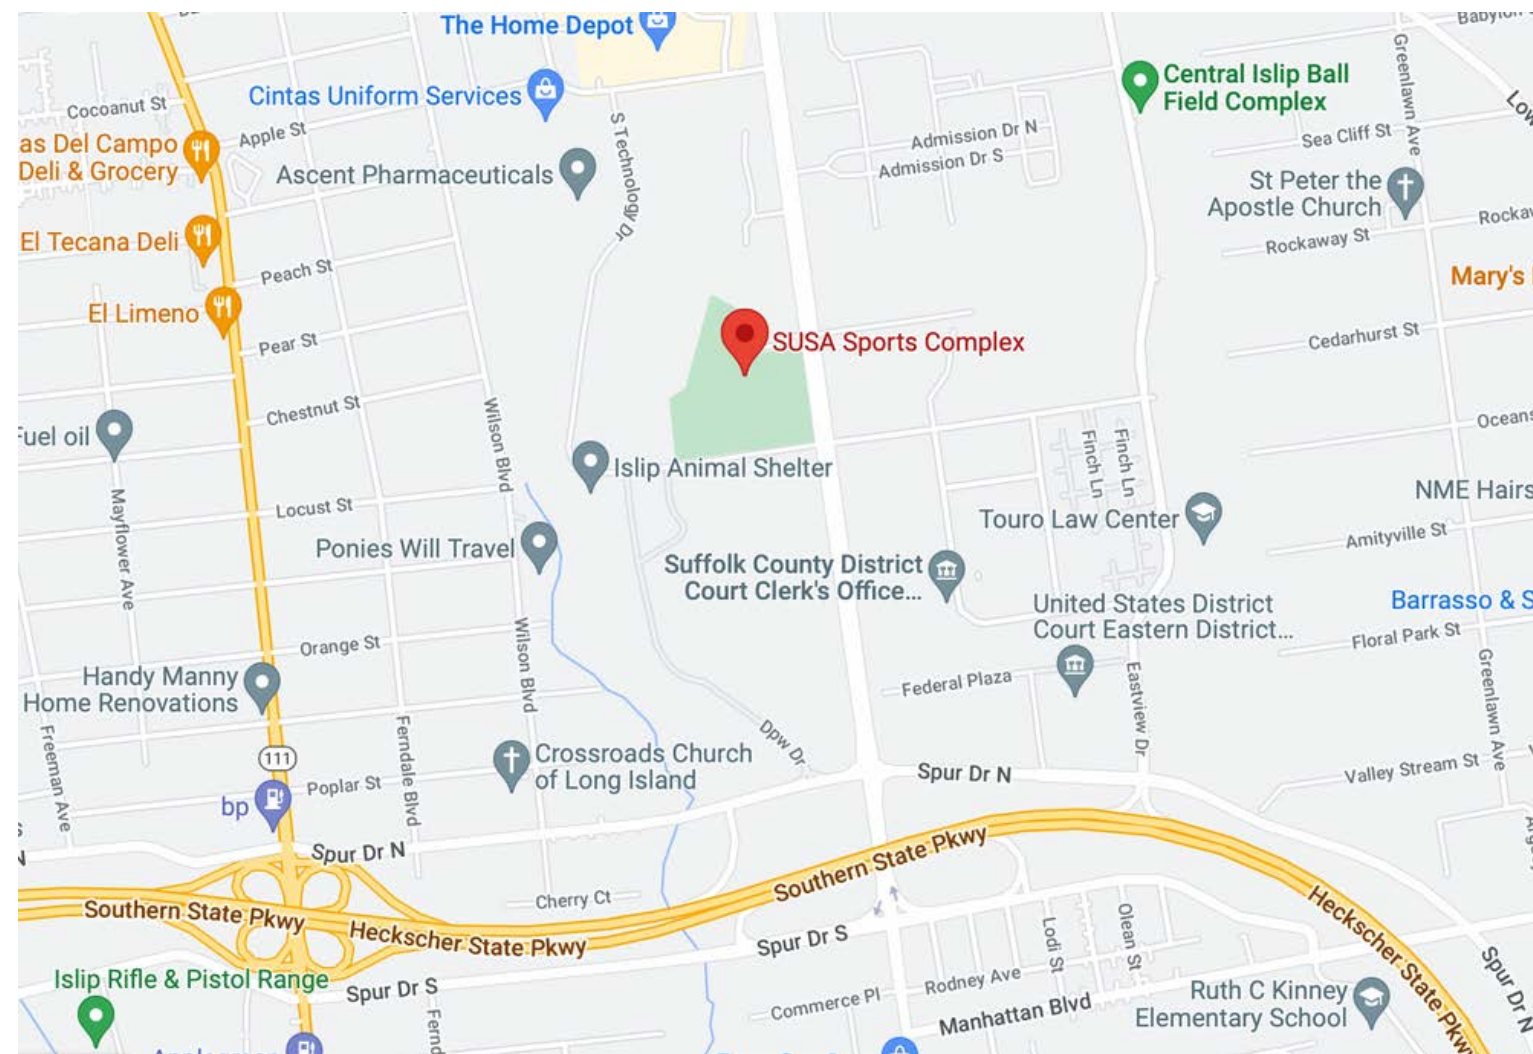

VETERANS PARK

The SUSA ORLIN & COHEN SPORTS COMPLEX

271 CARLETON AVE. CENTRAL ISLIP, NY 11722

ON-SITE AMMENITIES:

PARKING

RESTROOMS

CONCESSIONS

FIELD SURFACE: TURF

The SUSA ORLIN & COHEN SPORTS COMPLEX

271 CARLETON AVE. CENTRAL ISLIP, NY 11722

RESTAURANTS & SHOPS:

RILEY FIBBERS

OFFICIAL POST GAME MEAL OF SUSACADEMY

148 Carleton Ave, East Islip, NY 11730

THE PIZZERIA

591 Main St, Islip, NY 11751

7 -Eleven

121 Carleton Ave, Central Islip, 11722

STARBUCKS

160 N Research Pl, Central Islip, 11722

SUBWAY

30 N Research Pl, Central Islip, 11722

ESTIMATED FIELD TRAVEL TIMES:

Baymen: 13 MINUTES

BAGEL BOSS

555 E Main Street, Bayshore, NY 11706

DUNKIN' DONUTS

300 E Main Street, E. Islip, NY 11730

STARBUCKS

455 Main Street, Islip NY 11751

ESTIMATED FIELD TRAVEL TIMES:

SUSA Orlin & Cohen Sports Complex: 11 MINUTES