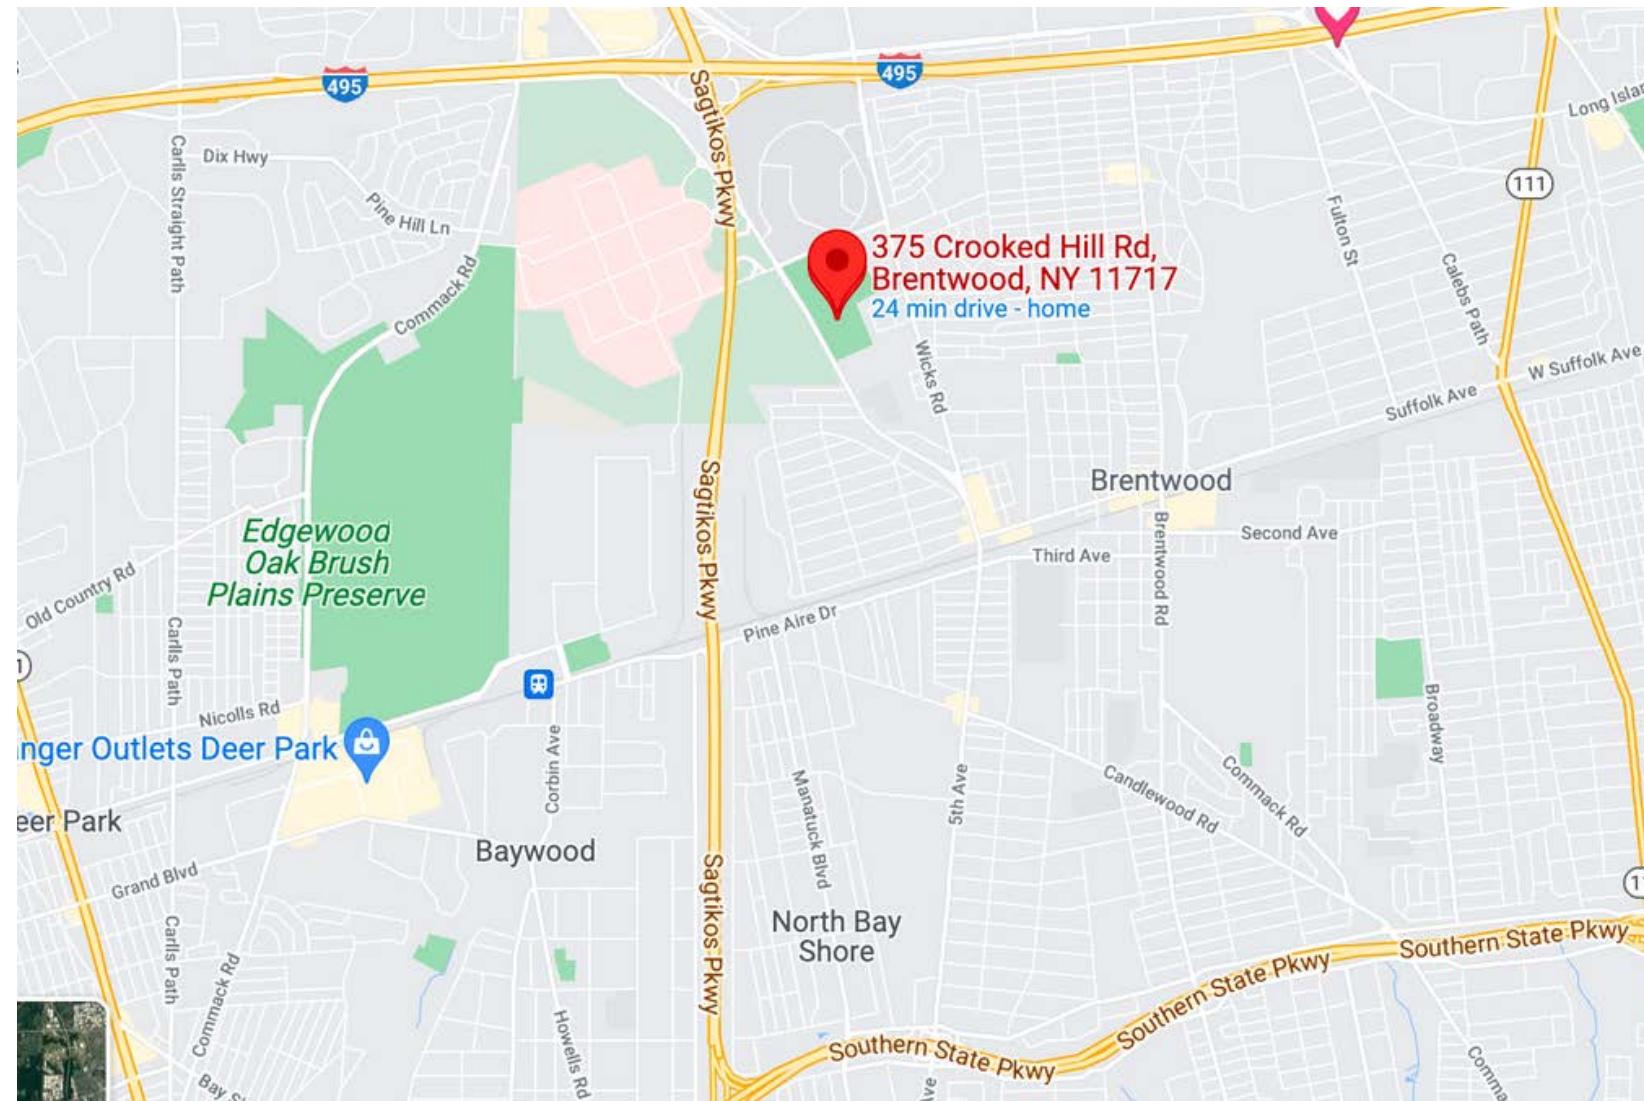

BRENTWOOD SOCCER FACILITY

375 CROOKED HILL ROAD, BRENTWOOD, NY 11717

ON SITE AMMENITIES:

PARKING

RESTROOMS

CONCESSIONS