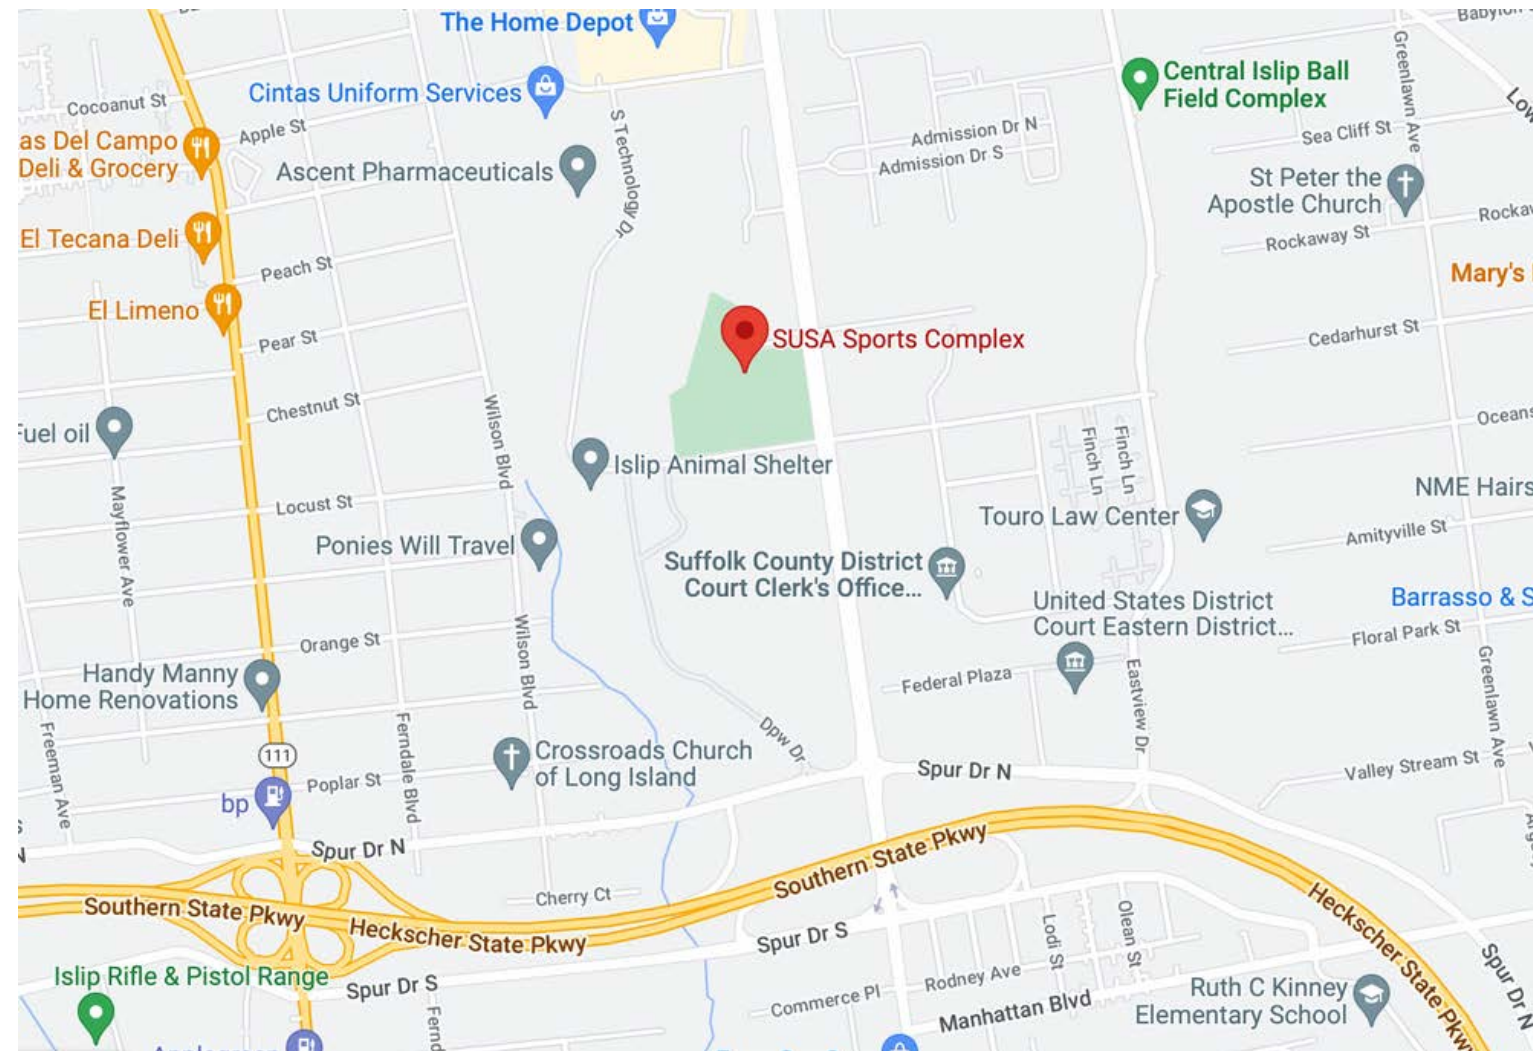

# The SUSA ORLIN & COHEN SPORTS COMPLEX

271 CARLETON AVE. CENTRAL ISLIP, NY 11722

ON-SITE AMMENITIES:

PARKING

RESTROOMS

CONCESSIONS

### RILEY FIBBERS

OFFICIAL POST GAME MEAL OF SUSAC ACADEMY

148 Carleton Ave, East Islip, NY 11730

### THE PIZZERIA

591 Main St, Islip, NY 11751

7 - 11

121 Carleton Ave, Central Islip, 11722

### STARBUCKS

160 N Research Pl, Central Islip, 11722