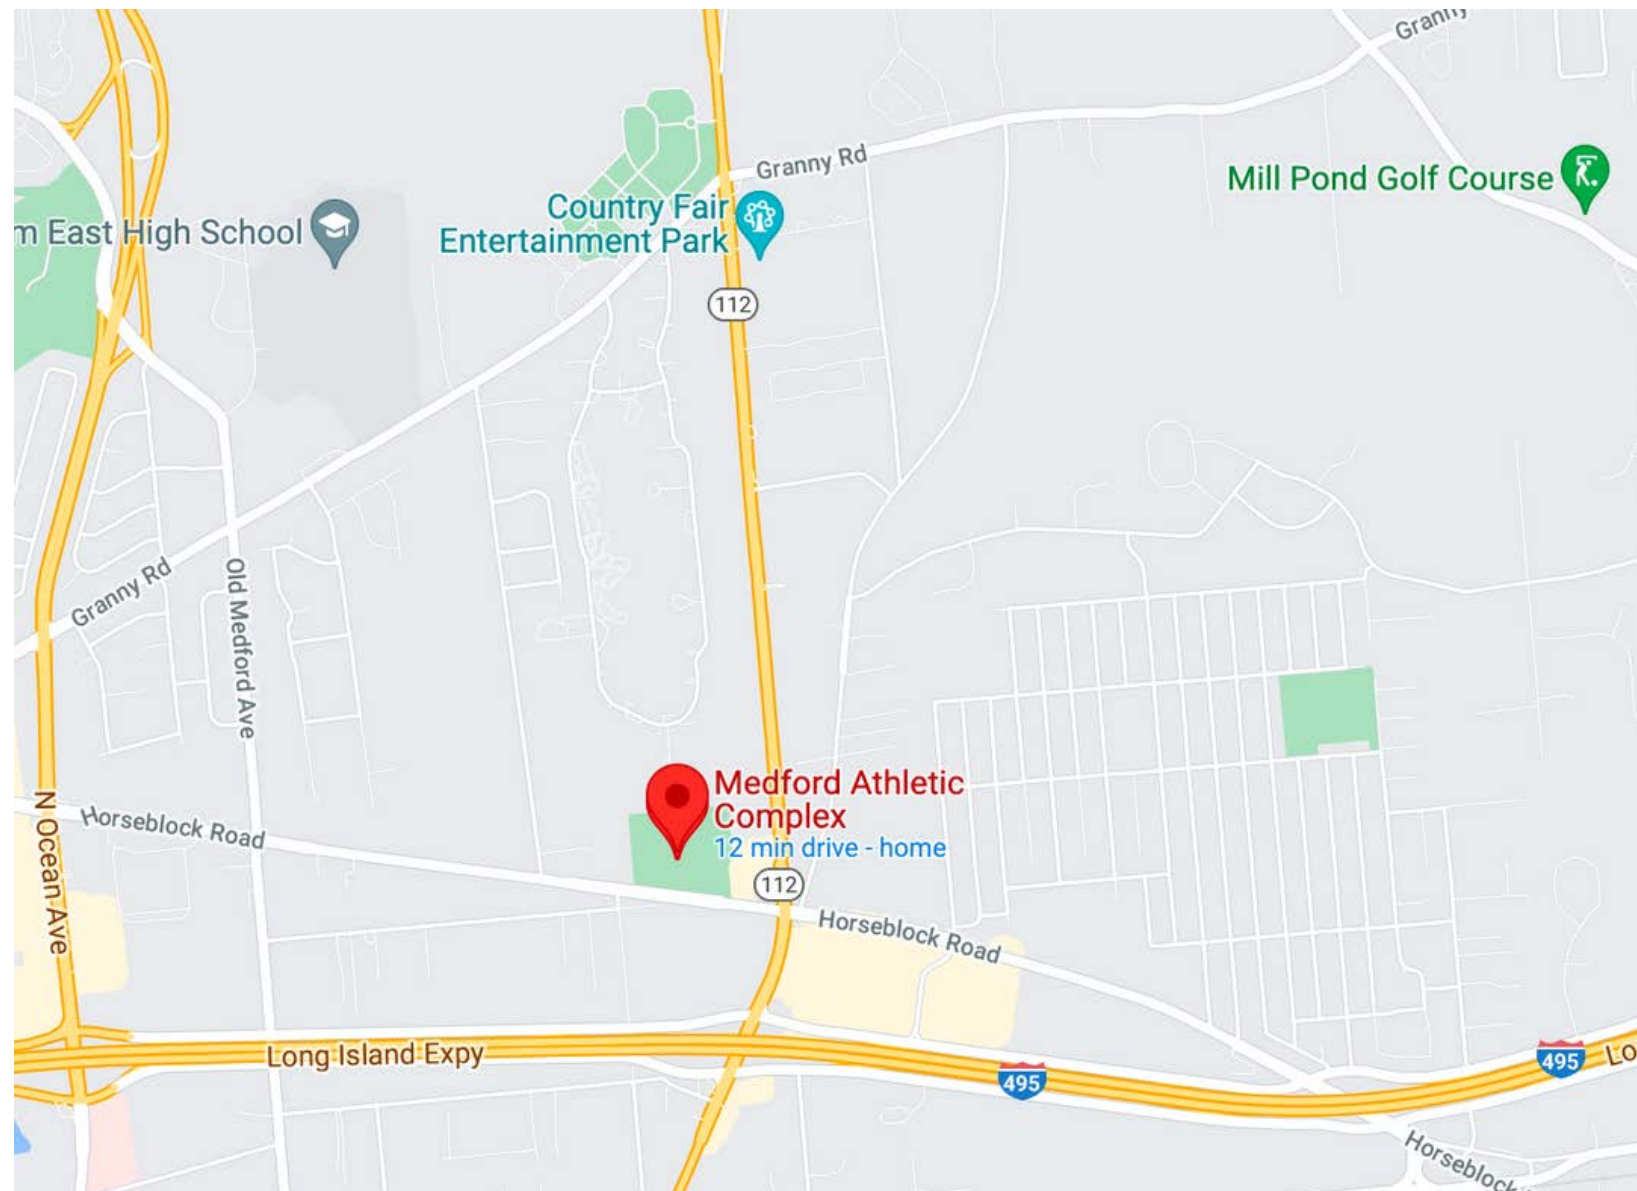

MEDFORD

2200 HORSEBLOCK ROAD, FARMINGVILLE, NY 11763

ON SITE AMMENITIES:

PARKING

RESTROOMS