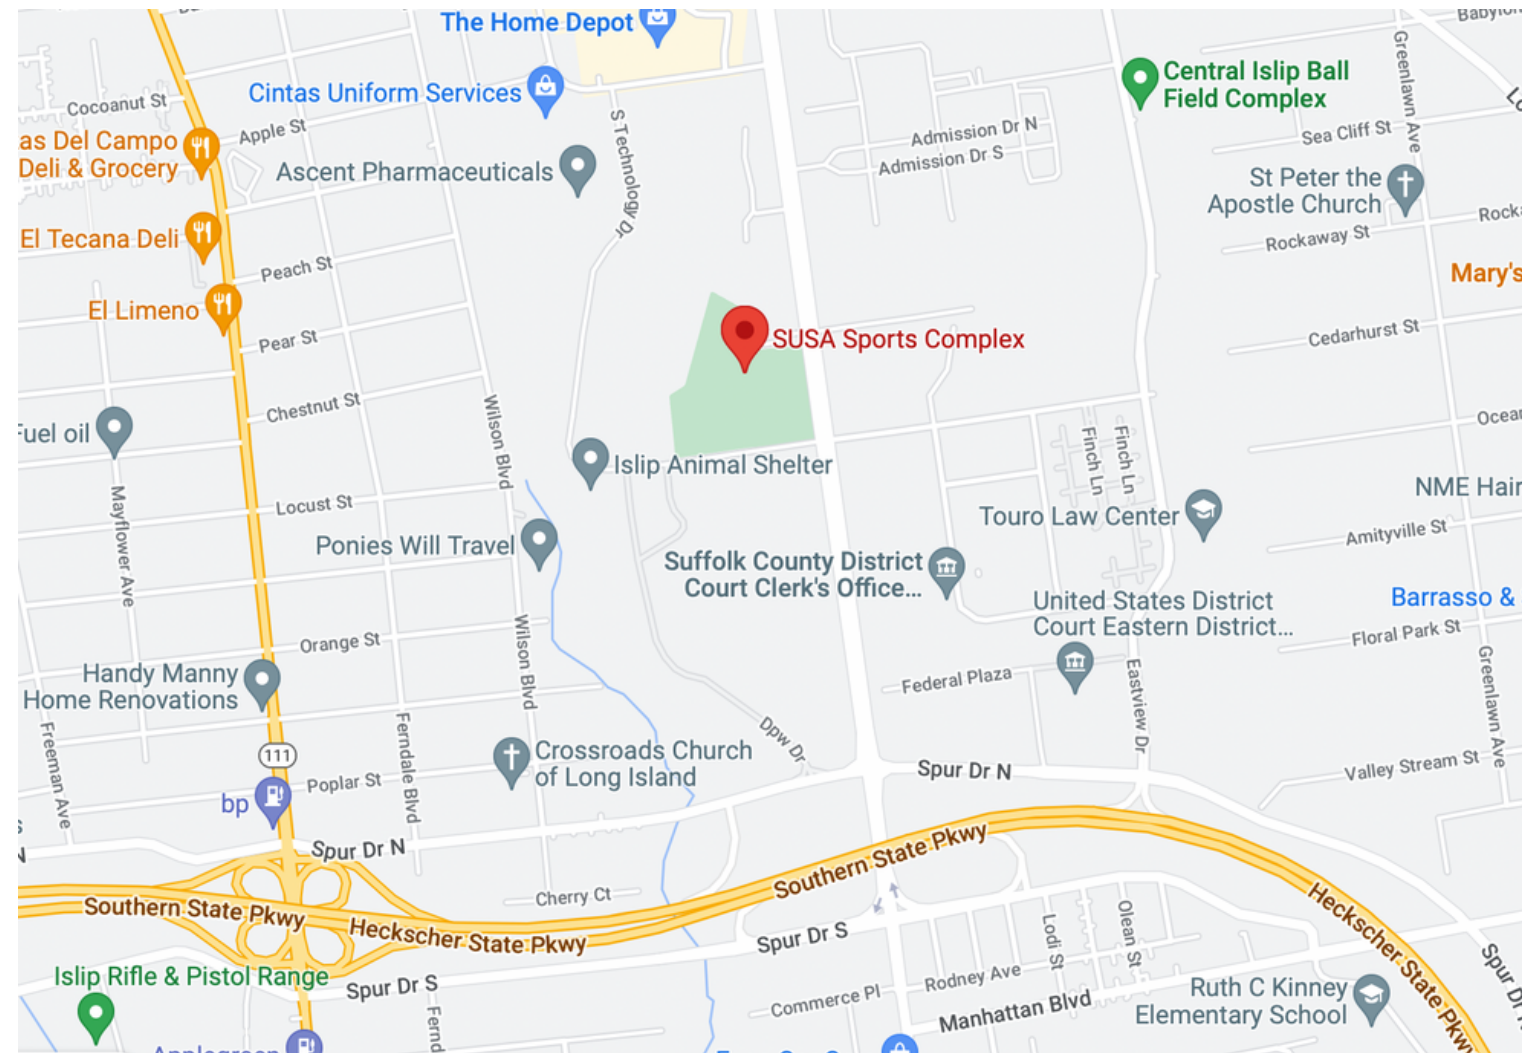

IN THIS SECTION

THE SUSAN
ORKLIN & COHEN
SPORTS COMPLEX

The SUSA ORLIN & COHEN SPORTS COMPLEX

271 CARLETON AVE. CENTRAL ISLIP, NY 11722

ON-SITE AMMENITIES:

PARKING

RESTROOMS

CONCESSIONS

The SUSA ORLIN & COHEN SPORTS COMPLEX

271 CARLETON AVE. CENTRAL ISLIP, NY 11722

RESTAURANTS & SHOPS:

RILEY FIBBERS

OFFICIAL POST GAME MEAL OF SUSAC ACADEMY

148 Carleton Ave, East Islip, NY 11730

7-11

125 Crooked Hill Road, Brentwood, 11717

DUNKIN' DONUTS

786 Suffolk Ave, Brentwood, NY 11717

SUBWAY

1913 Brentwood Rd, Brentwood, NY 11717

Estimated Field Travel Times:

Brentwood Soccer Facility: 11 minutes

IN THIS SECTION

BRENTWOOD SOCCER FACILITY

RESTAURANTS & SHOPS:

RILEY FIBBERS

OFFICIAL POST GAME MEAL OF SUSACADEMY

148 Carleton Ave, East Islip, NY 11730

7-11

125 Crooked Hill Road, Brentwood, 11717

DUNKIN' DONUTS

786 Suffolk Ave, Brentwood, NY 11717